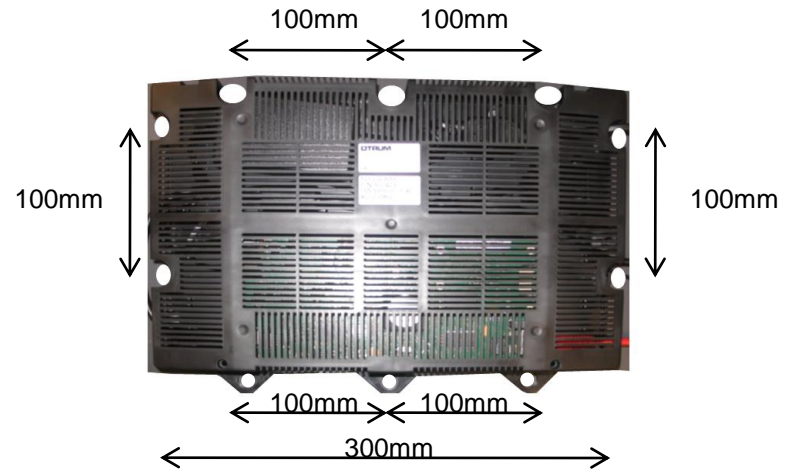

OTRUM IN-ROOM CLIENT

- External 'iBox' for OTRUM Evolution
  - 100-240VAC
  - Ethernet port for Guest's Laptop
  - USB for service/future
  - HDMI output
- Hotel Network Connection
  - F-Connector for coax networks
  - Ethernet connector for IP networks