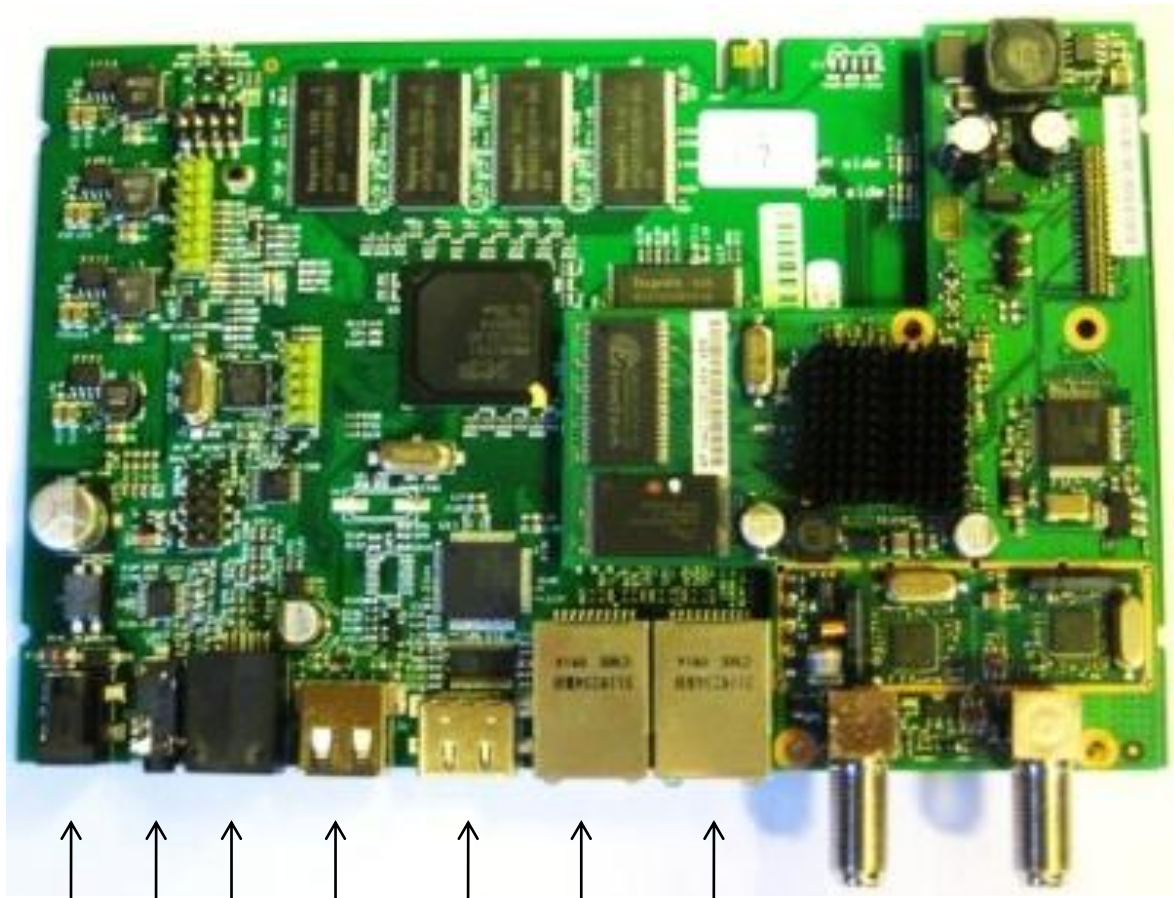

OTRUM IN-ROOM CLIENT

Key Features

- **Receiving Standards**
 - DVB-C format in a closed cable network
 - Supports digital video and audio content through TS interface and IP streaming
- **Supported Decoding Processes**
 - MPEG2 for SD (Standard Definition) and HD (High Definition) video content
 - MPEG4 for SD and HD video content
 - H264 for SD and HD video content
 - MPEG layer 1 and 2 for audio content
 - AAC for audio content
 - JPG and PNG for still picture content
- **Content Protection**
 - Verimatrix / Watermarking
- **Supported Video Formats**
 - Input: 480i, 480p, 576i, 576p, 720p, 1080i
 - Output: Upscaling of lower resolutions to 1080p
- **Video and Graphics**
 - 2 scaleable video and graphics planes
 - 2D graphics
 - Improved picture quality by video scaling filter

OTRUM IN-ROOM CLIENT

Key Features

- **Connections**
 - HDMI 1.3a with HDCP (High-Bandwidth Digital Content Protection) and prepared for CEC (Consumer Electronic Control) for TV
 - 1 x USB 2.0 for external devices
 - RJ45 port for CAT5 / CAT6 Ethernet communication
 - RJ45 port for Laptop connection
 - RJ11 6/6 port for TV control
 - Power input connector (typically 12V / 1,5A)
 - Board to board connector for TVM52 CC Module (DVB-C, Docsis)
 - Input connector for coaxial network
 - Coaxial output connector for TV
- **Other Features**
 - Media Processor: PNX 8935E
 - 256 MB RAM (512 MB supported)
 - 64 MB NAND Flash
 - Power consumption: 15W max.
 - Supply voltage: 9 – 18V